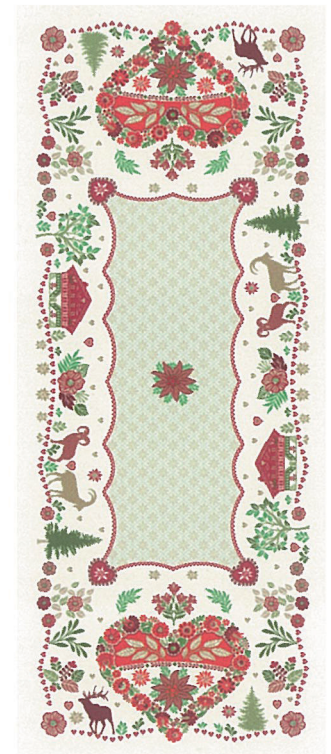

## Colore: amorini

**Art. ACTGDC100**

Centrotavola  
cm 100 x 100

**Art. ATGDC140**

Tovaglia orlata  
cm 140 x 140

**Art. ATGDC180**

Tovaglia orlata  
cm 140 x 180

**Art. ATGDC240**

Tovaglia orlata  
cm 140 x 240

**Art. ASGDC100**

Runner orlato  
cm 100 x 40

**Art. ARGDC135**

Runner orlato  
cm 135 x 45

## Colore: chalet

**Art. ACTGDC100**

Centrotavola  
cm 100 x 100

**Art. ASGDC100**

Runner orlato  
cm 100 x 40

**Art. ARGDC135**

Runner orlato  
cm 135 x 45