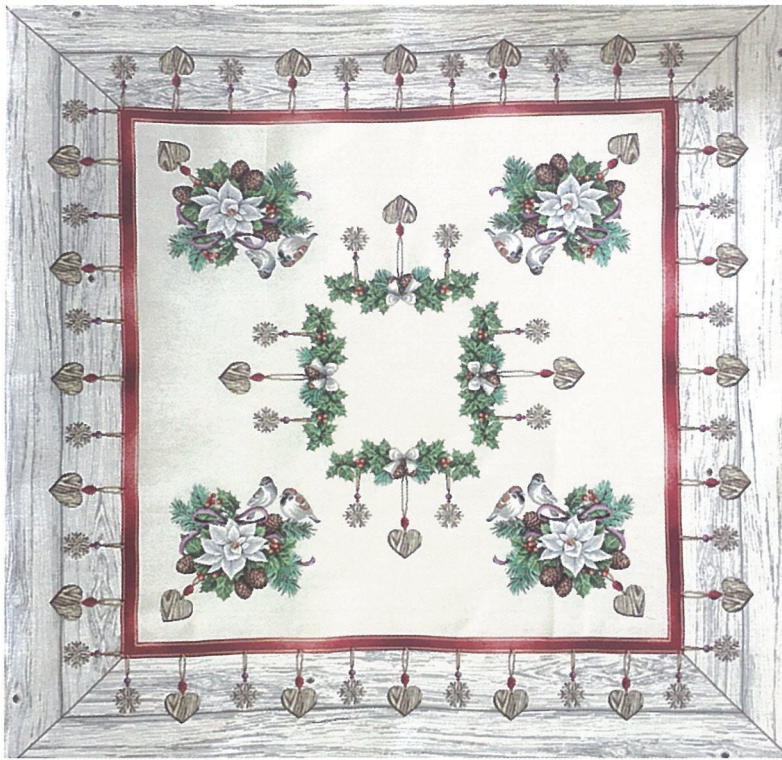

Colore: vischio

Art. ACTGDC100

Centrotavola
cm 100 x 100