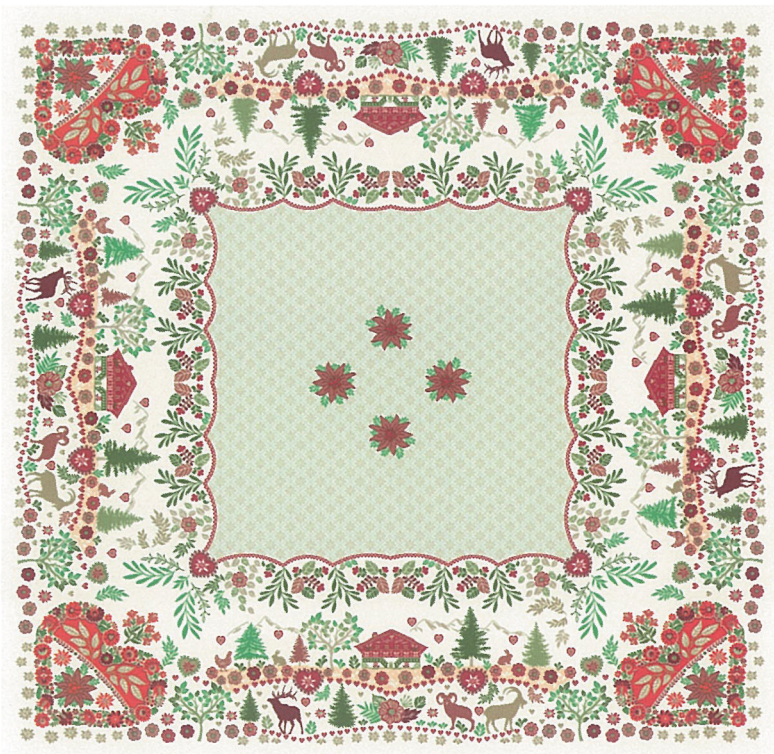

## Colore: amorini

**Art. ACTGDC100**

Centrotavola  
cm 100 x 100

**Art. ATGDC140**

Tovaglia orlata  
cm 140 x 140

**Art. ATGDC180**

Tovaglia orlata  
cm 140 x 180

**Art. ATGDC240**

Tovaglia orlata  
cm 140 x 240

**Art. ASGDC100**

Runner orlato  
cm 100 x 40

**Art. ARGDC135**

Runner orlato  
cm 135 x 45

## Colore: chalet

**Art. ACTGDC100**

Centrotavola  
cm 100 x 100

**Art. ASGDC100**

Runner orlato  
cm 100 x 40

**Art. ARGDC135**

Runner orlato  
cm 135 x 45