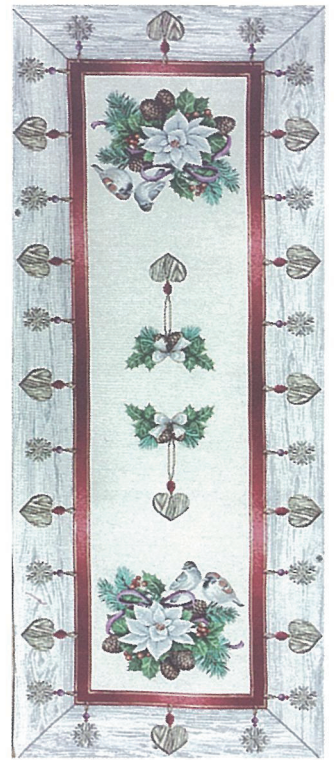

**Art. ATGDC240**  
Tovaglia orlata  
cm 140 x 240

**Art. ASGDC100**  
Runner orlato  
cm 100 x 40

**Art. ARGDC135**  
Runner orlato  
cm 135 x 45

Colore: rudolf

**Art. ACTGDC100**  
Centrotavola  
cm 100 x 100

**Art. ASGDC100**  
Runner orlato  
cm 100 x 40

**Art. ARGDC135**  
Runner orlato  
cm 135 x 45

## Colore: vischio

**Art. ACTGDC100**

Centrotavola  
cm 100 x 100

**Art. ASGDC100** **Art. ARGDC135**

Runner orlato  
cm 100 x 40

Runner orlato  
cm 135 x 45

Collezione Gobelin DC