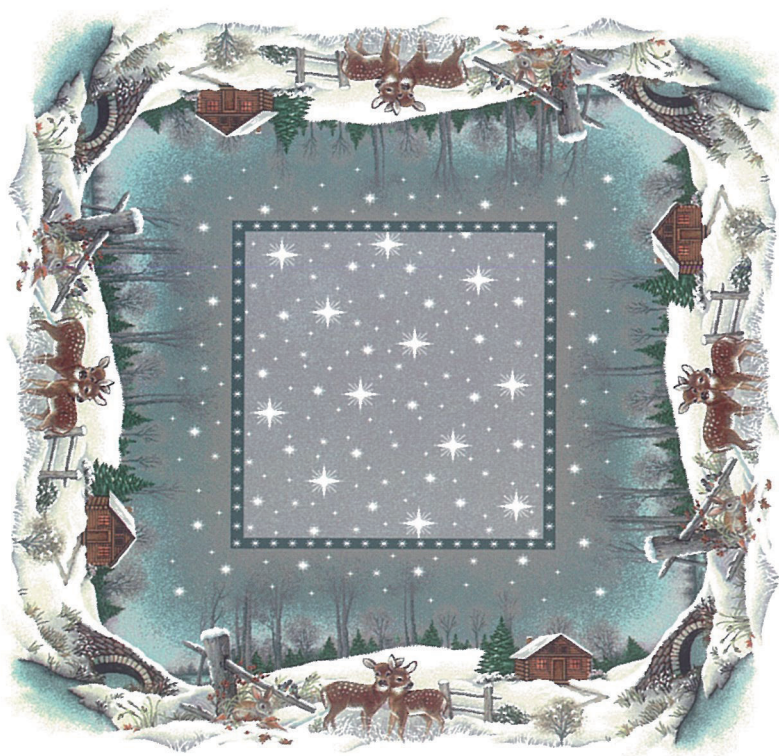

## Colore: villaggio di natale

**Art. ACTGDC100**

Centrotavola  
cm 100 X 100

**Art. ASGDC100**

Runner orlato  
cm 100 x 40

**Art. ARGDC135**

Runner orlato  
cm 135 x 45

Colore: candele rosse

Art. ACTGDC100

Centrotavola  
cm 100 X 100

Art. ASGDC100

Runner orlato  
cm 100 x 40

Art. ARGDC135

Runner orlato  
cm 135 x 45

Colore: cerbiatto

Art. ACTGDC100

Centrotavola  
cm 100 X 100

Art. ASGDC100

Runner orlato  
cm 100 x 40

Art. ARGDC135

Runner orlato  
cm 135 x 45